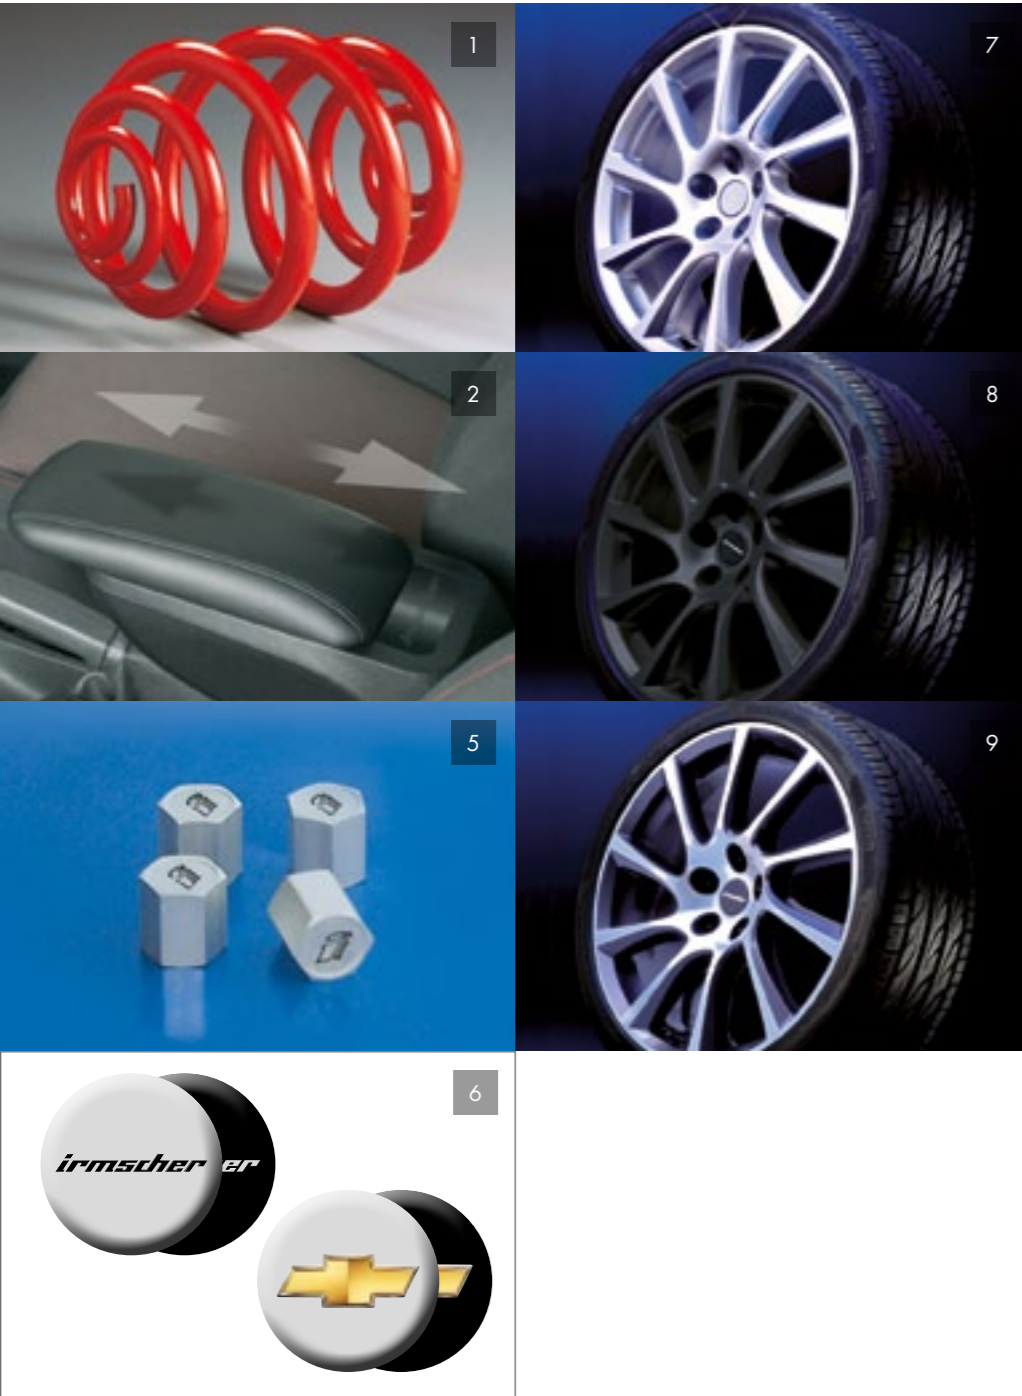

PERFORMANCE

1 Spring kit

500 21 03 001

INTERIEUR

2 Middle arm rest

500 21 17 005

EXTERIEUR

3 Stripes front, top and rear

500 21 17 001 black

500 21 17 002 white

4 Foil with 'Sportsline'-logo for the side

500 21 17 003 black

500 21 17 004 silver

500 21 17 006 white

Foil with designs for the side

500 21 17 010 star edition

500 21 17 011 summer edition

500 21 17 012 race edition

500 21 17 013 swiss edition

WHEELS

5 Valve cap set

i 95 17 622

6 Wheel hub cap

Irmischer

i 61 10 706 silver

i 61 10 707 black

i 61 10 708 silver brushed

Chevrolet

i 61 10 700 silver

i 61 10 701 black

Turbo Star 16" 6x16 4 holes

7 silver in preparation

8 black in preparation

9 exclusive i 61 10 595

10 white i 61 10 599

11 exclusive orange i 61 10 631